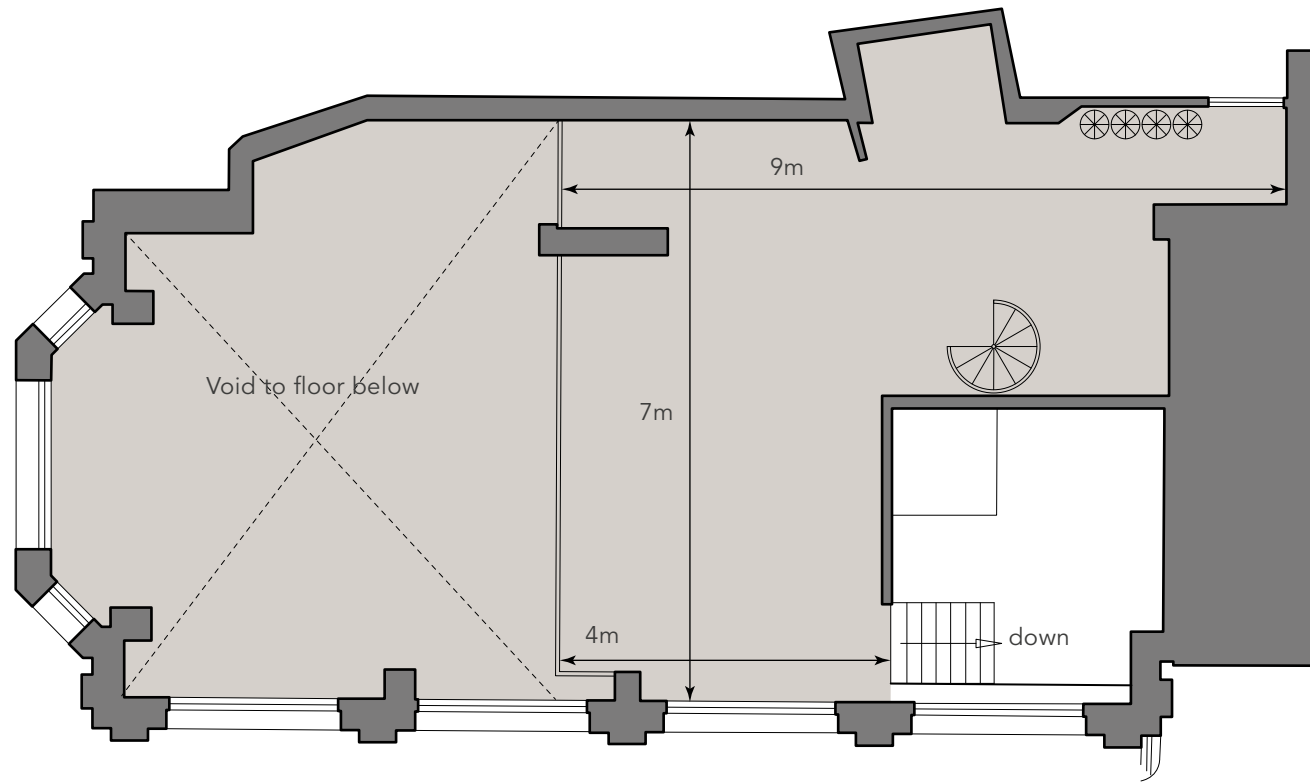

ONE ADELPHI PLANS

MEZZANINE

⊗ 16amp commandos
Standing 60
398 sq ft
37 sq m

GROUND FLOOR

⊗ 16amp commandos
Standing 100
Dinner 50
796 sq ft
74 sq m

ONE ADELPHI PLANS

LOWER LEVEL

⊗ 16amp commandos
Standing 200
979 sq ft
91 sq m