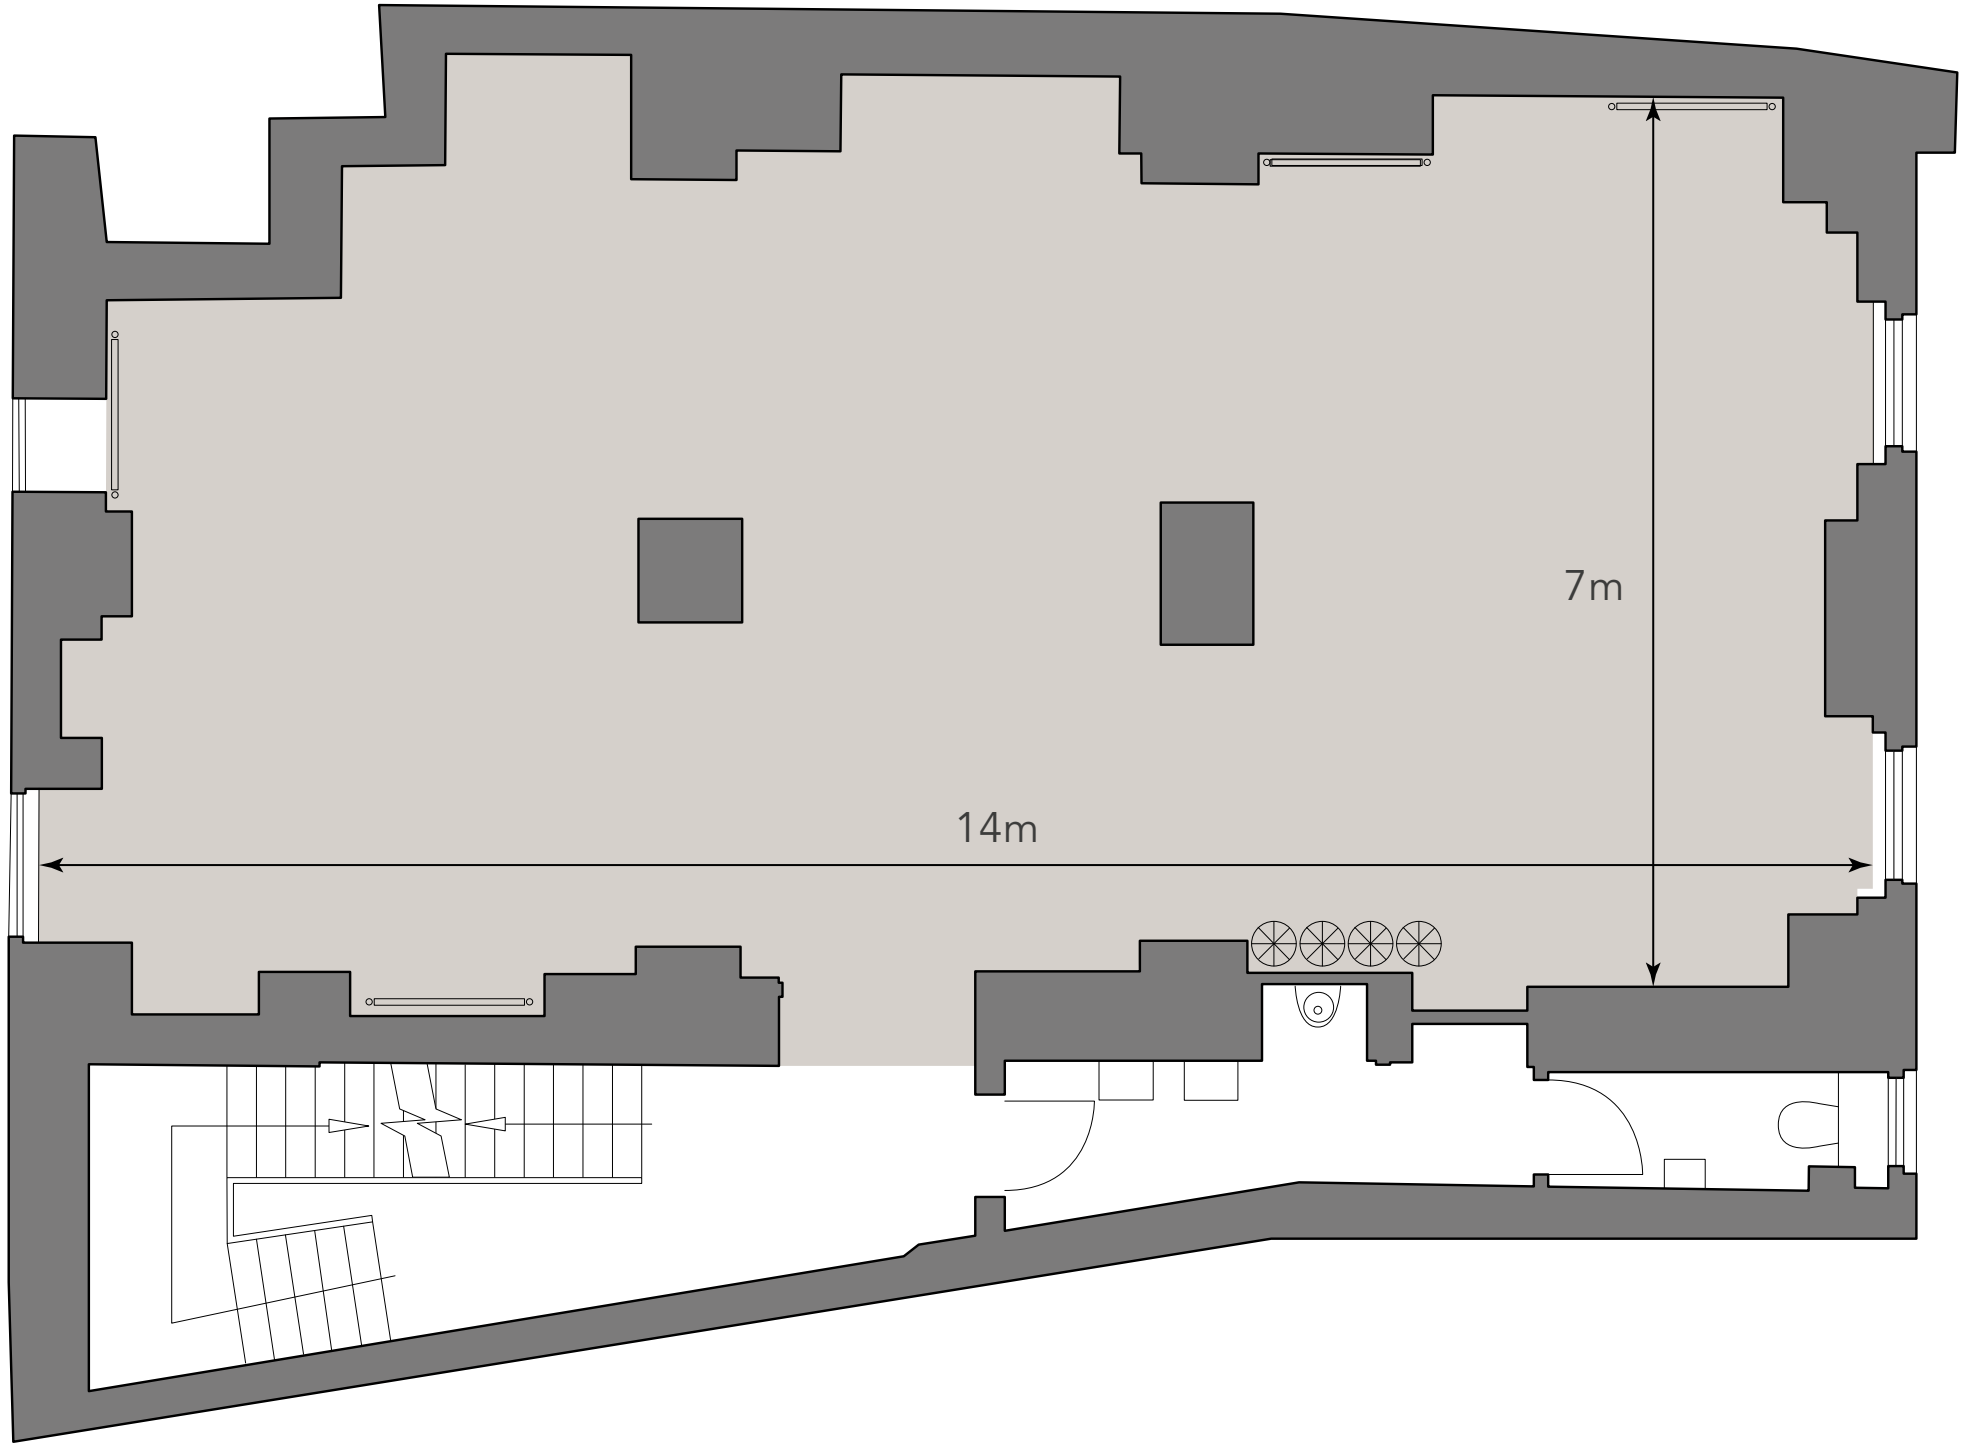

ONE ADELPHI PLANS

MEZZANINE

⊗ 16amp commandos
Standing 60
398 sq ft
37 sq m

GROUND FLOOR

⊗ 16amp commandos
Standing 100
Dinner 50
796 sq ft
74 sq m

ONE ADELPHI PLANS

LOWER LEVEL

⊗ 16amp commandos
Standing 200
979 sq ft
91 sq m