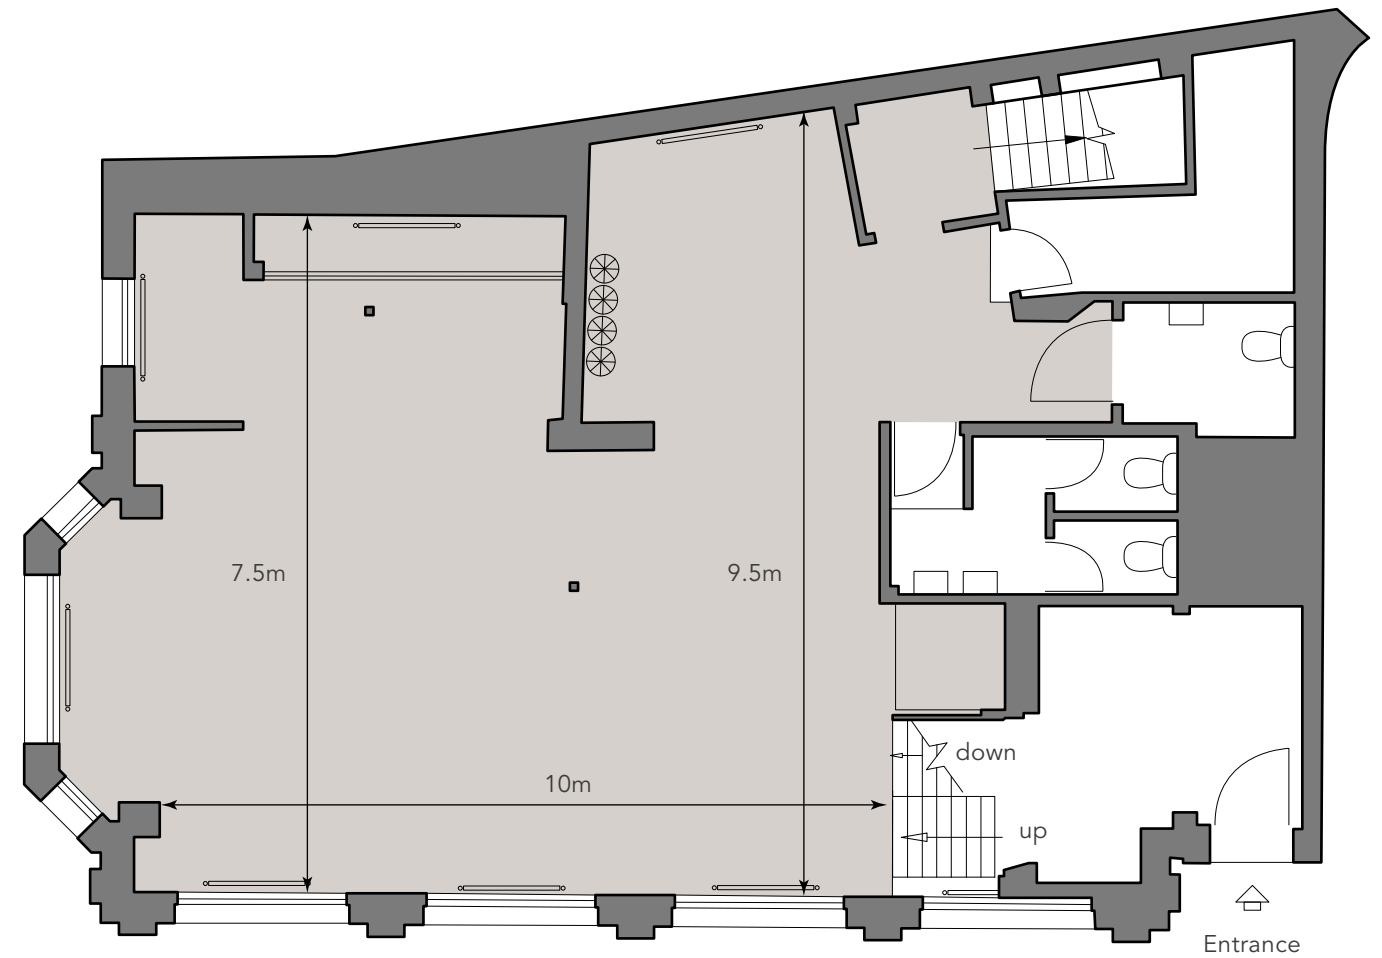

ONE ADELPHI PLANS

MEZZANINE

⊗ 16amp commandos
Standing 60
398 sq ft
37 sq m

GROUND FLOOR

⊗ 16amp commandos
Standing 100
Dinner 50
796 sq ft
74 sq m

ONE ADELPHI PLANS

LOWER LEVEL

⊗ 16amp commandos
Standing 200
979 sq ft
91 sq m