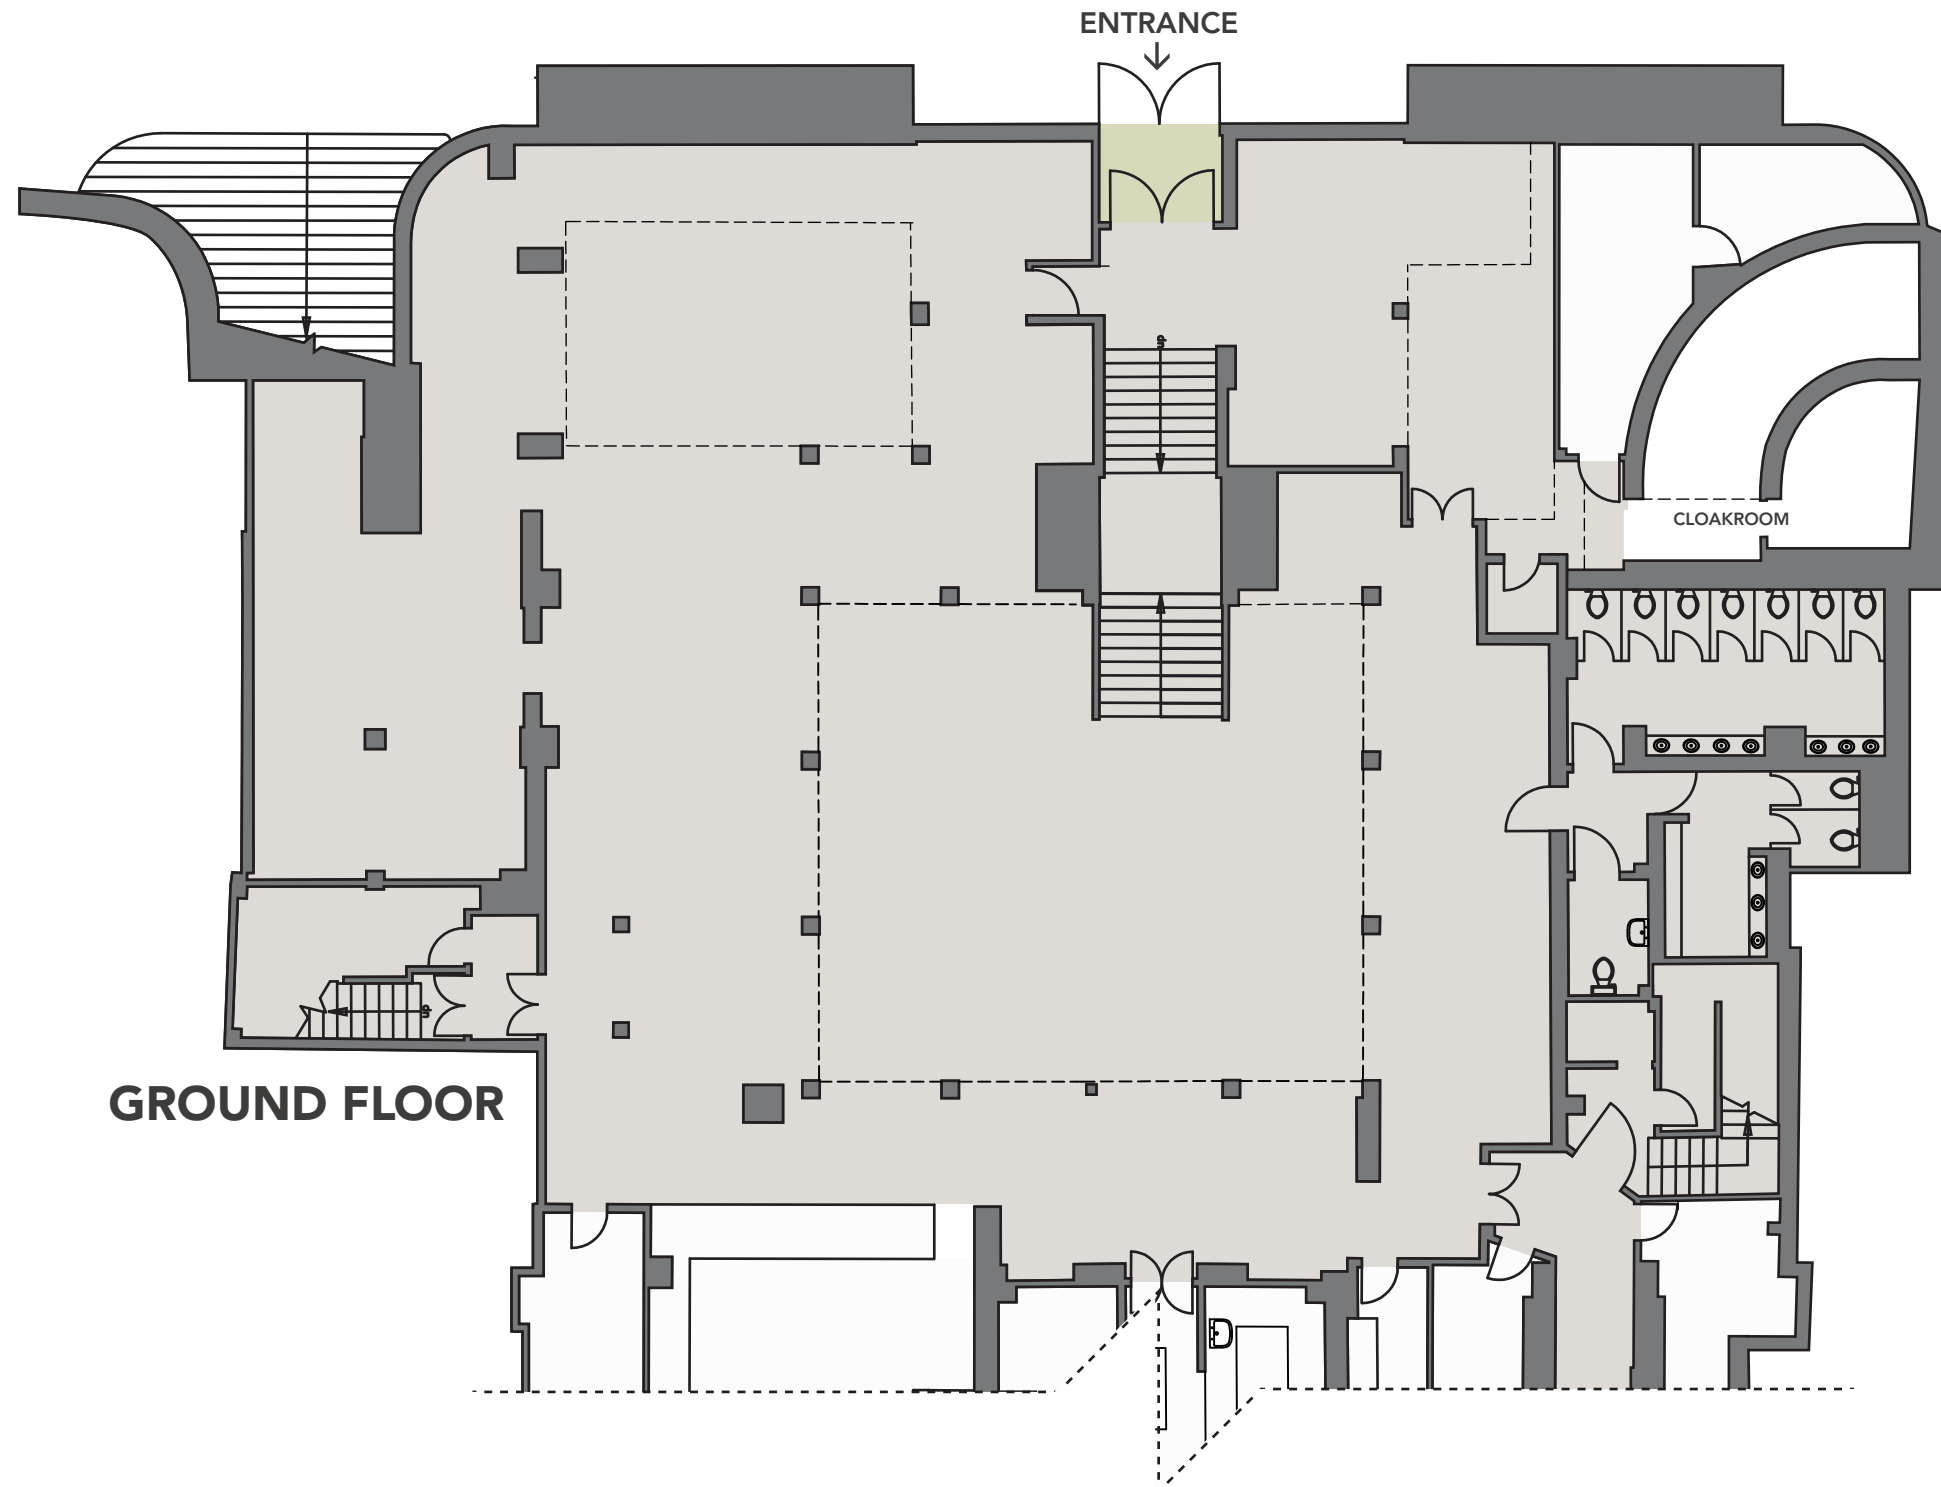

ONE EMBANKMENT PLANS

MEZZANINE

MEZZANINE

2,723 sq ft
253 sq m
Reception 250

ONE EMBANKMENT PLANS

GROUND FLOOR

5,306 sq ft

493 sq m

Reception 500

Dinner 250

Dinner with dance floor 200

Conference 150