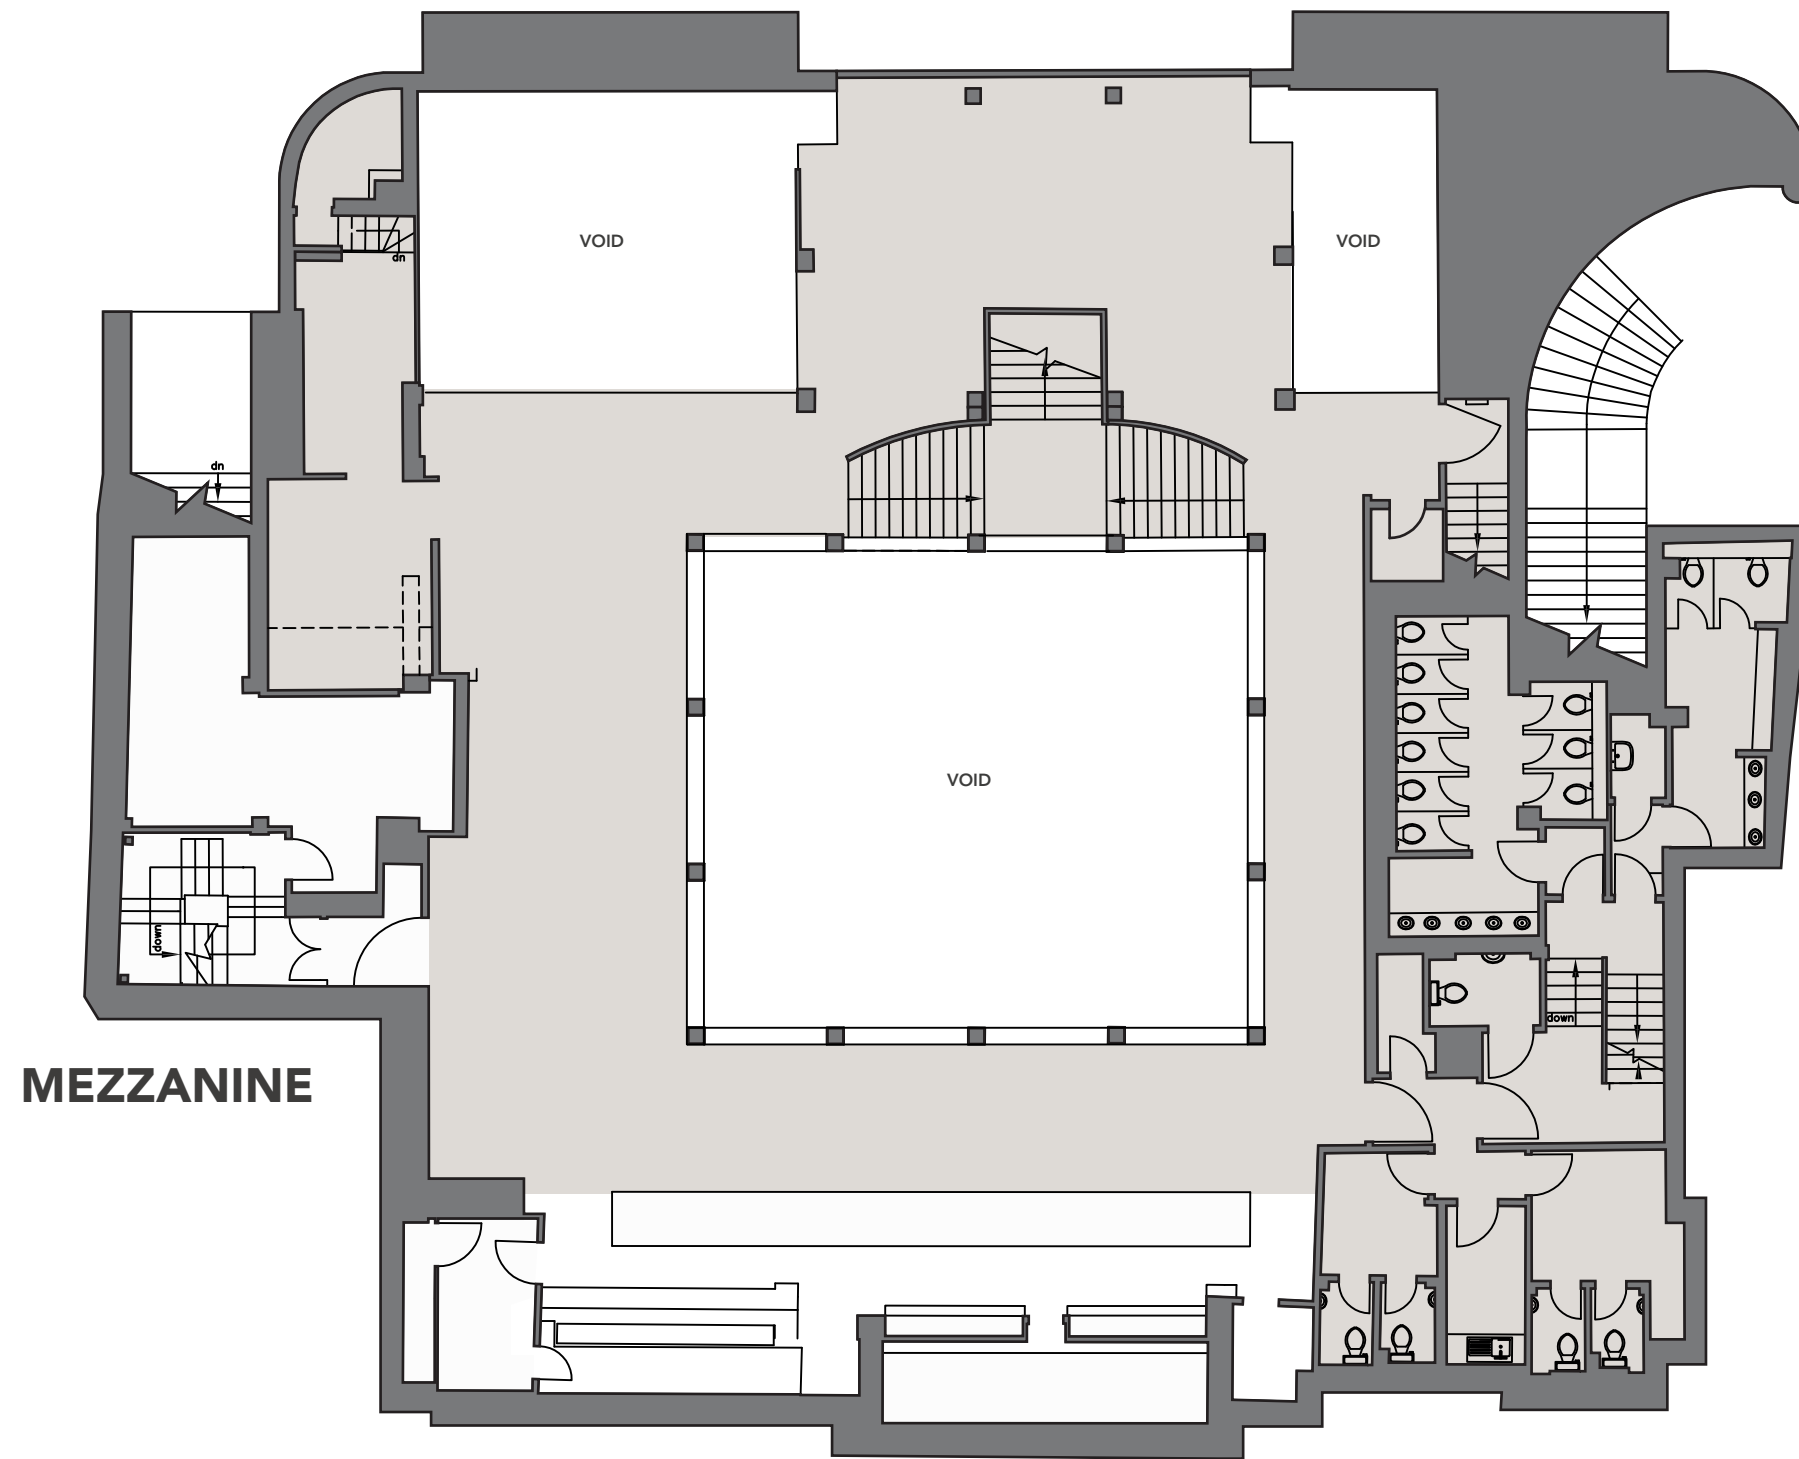

ONE EMBANKMENT PLANS

MEZZANINE

MEZZANINE

2,723 sq ft
253 sq m
Reception 250

ONE EMBANKMENT PLANS

GROUND FLOOR

5,306 sq ft

493 sq m

Reception 500

Dinner 250

Dinner with dance floor 200

Conference 150