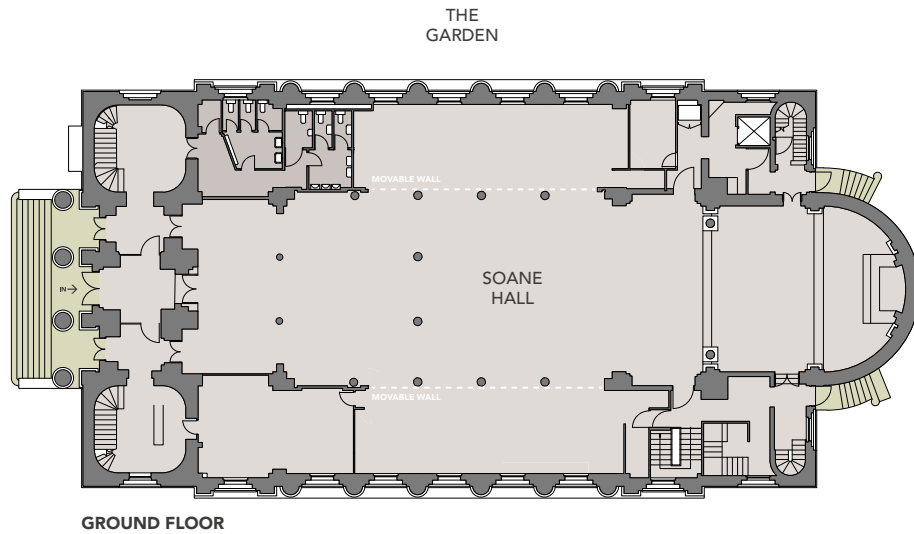

Situated just moments from Regent's Park with a private off-road entrance, the venue boasts two impressive versatile spaces, and landscaped courtyard garden.

THE ULTIMATE WEDDING AT ONE MARYLEBONE

With two stunning contrasting floors, One Marylebone offers complete flexibility for a day as unique as the couple at the heart of it. Whether dreaming of an intimate affair with your nearest and dearest or opulence and grandeur surrounded by up to 350 guests, One Marylebone is perfectly suited to host your special day, whatever it may be.

THE SOANE HALL

The Soane Hall is the jewel in the crown of One Marylebone; at over 27 feet in height, the prestigious space is both impressive in size and beauty.

Opulent mosaics and stained glass windows evoke everlasting elegance. The Soane hall is the perfect space for grand ceremonies and dinners whilst the alter plays host to your dancefloor so guests can dance the night away.

THE GALLERIES

The first floor contemporary and light Galleries are the perfect setting an intimate ceremony or cocktail reception before guests make their way to The Soane Hall to dine and dance the night away.

FLOOR PLANS

	Soane Hall
Reception	500
Dinner & Dance	350
Ceremony	350
sq ft	5,446
sq m	506

	East Gallery	South Gallery	West Gallery
Reception	150	50	150
Dinner	100	50	100
Ceremony	170	N/A	170
sq ft TOTAL			4,230
sq m TOTAL			393