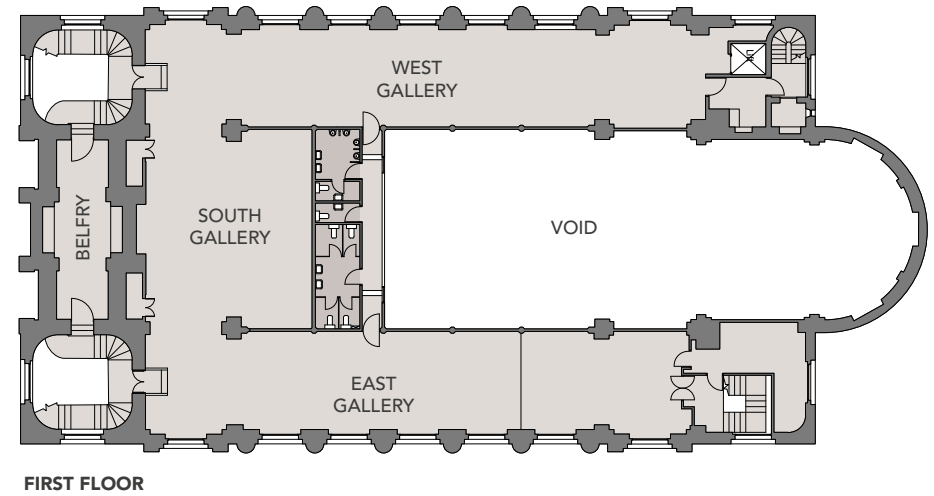

THE SOANE HALL

The Soane Hall is the jewel in the crown of One Marylebone; at over 27 feet in height, the prestigious space is both impressive in size and beauty.

Opulent mosaics and stained glass windows evoke everlasting elegance. The Soane hall is the perfect space for grand ceremonies and dinners whilst the alter plays host to your dancefloor so guests can dance the night away.

THE GALLERIES

The first floor contemporary and light Galleries are the perfect setting an intimate ceremony or cocktail reception before guests make their way to The Soane Hall to dine and dance the night away.

FLOOR PLANS

	Soane Hall
Reception	500
Dinner & Dance	350
Ceremony	350
sq ft	5,446
sq m	506

	East Gallery	South Gallery	West Gallery
Reception	150	50	150
Dinner	100	50	100
Ceremony	170	N/A	170
sq ft TOTAL			4,230
sq m TOTAL			393

Please note that a maximum capacity across the whole floor is 350.

LOCATION

Nearest Underground Station
Great Portland Street (Circle, Metropolitan Line),
Regent's Park (Bakerloo Line)
Warren Street (Northern, Victoria Line)