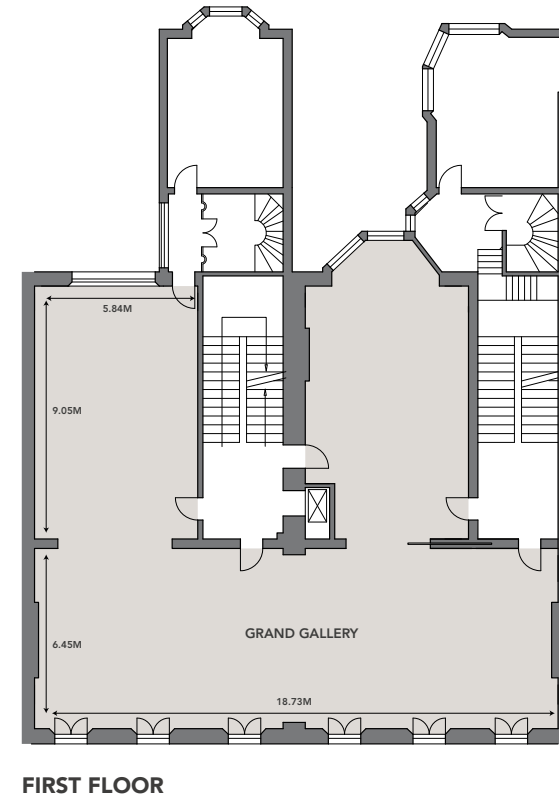

THE OAK ROOM

The Oak Room, located on the Ground Floor, has full height oak panelled walls which is the perfect setting for an intimate ceremony or drinks reception before guests make their way upstairs to the Grand Gallery.

FLOOR PLANS

	Ground floor
Reception	120
Dinner	40
Dinner (with dance floor)	N/A
Ceremony	60
sq ft	971
sq m	90.27

	First floor
Reception	300
Dinner	200
Dinner (with dance floor)	150
Ceremony	170
sq ft	2754
sq m	255.93