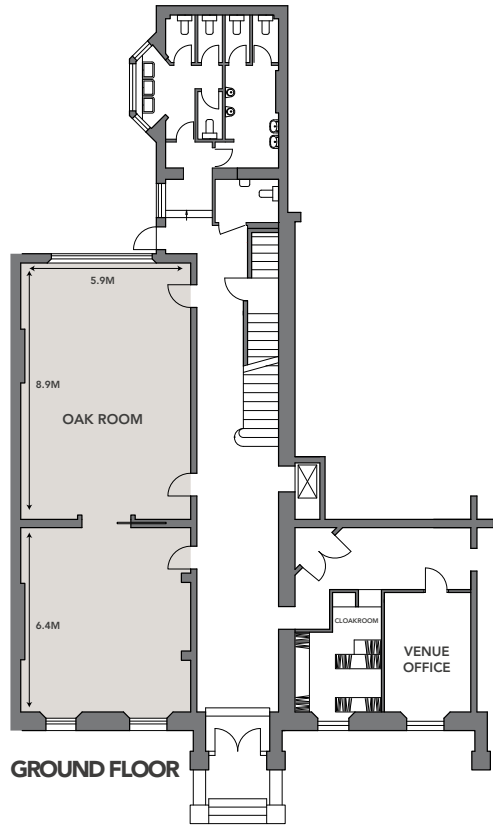

THE OAK ROOM

The Oak Room, located on the Ground Floor, has full height oak panelled walls which is the perfect setting for an intimate ceremony or drinks reception before guests make their way upstairs to the Grand Gallery.

FLOOR PLANS

	Ground floor
Reception	120
Dinner	40
Dinner (with dance floor)	N/A
Ceremony	60
sq ft	971
sq m	90.27

	First floor
Reception	300
Dinner	200
Dinner (with dance floor)	150
Ceremony	170
sq ft	2754
sq m	255.93